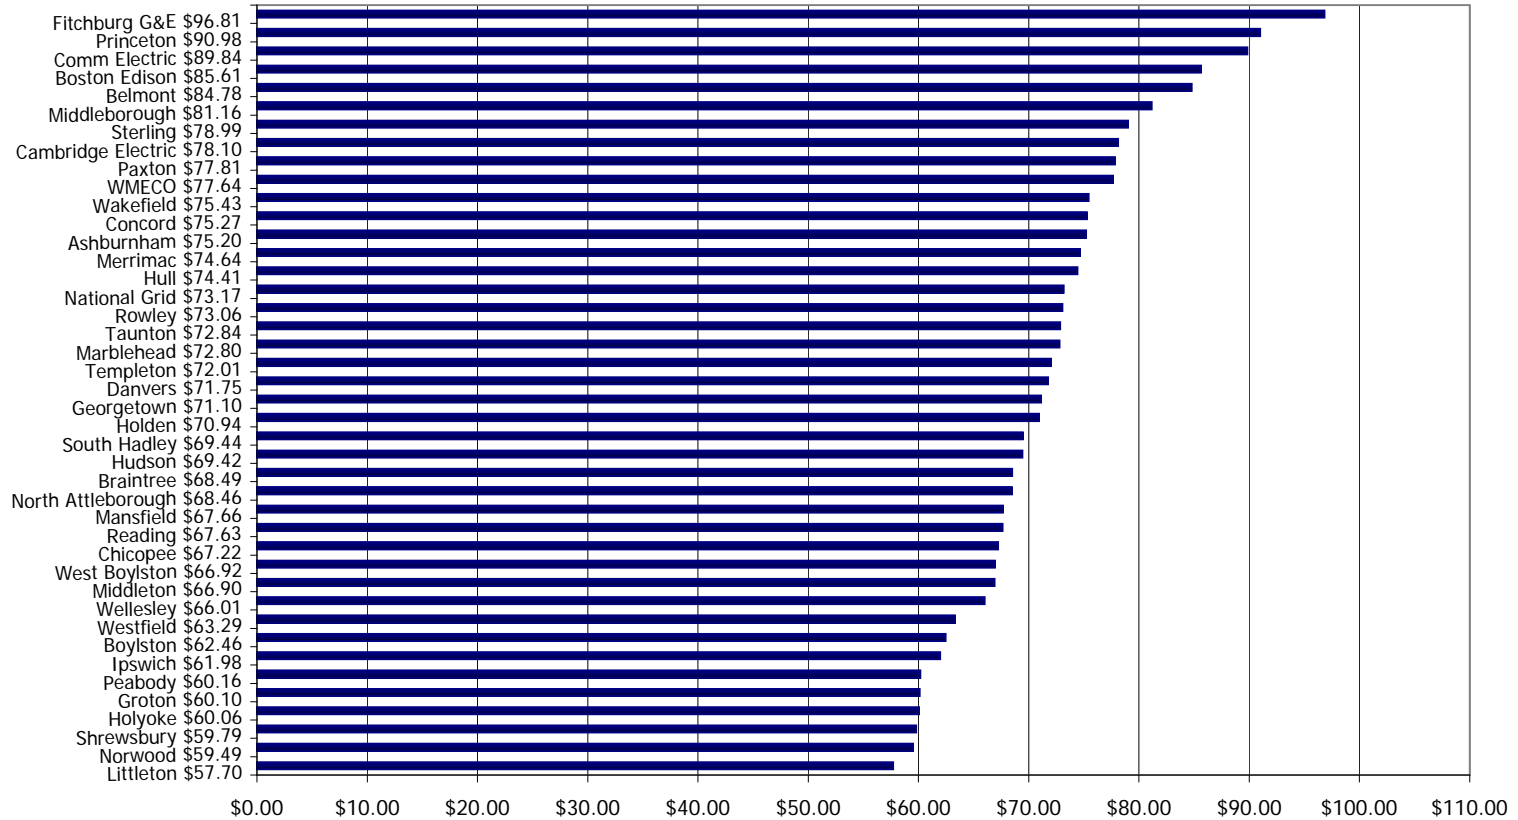

Residential Rate Comparisons 250 kWh
12 Month Average Rate (April 2010 - March 2011)

Residential Rate Comparison 500 kWh
12 Month Average Rate (April 2010 - March 2011)

Residential Rate Comparison 750 kWh
12 Month Average Rate (April 2010 - March 2011)