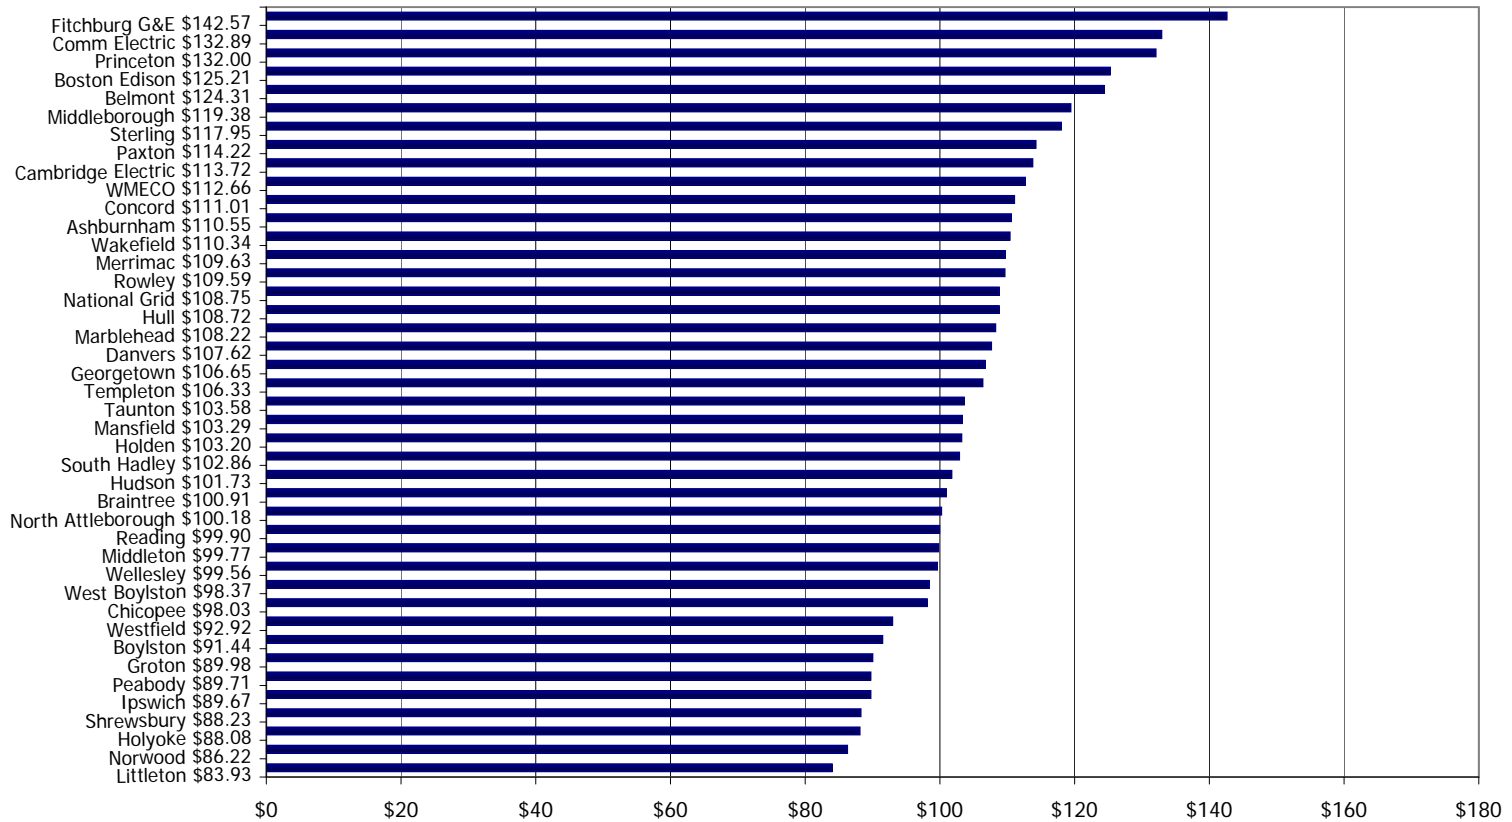

Residential Rate Comparisons 250 kWh
12 Month Average Rate (April 2010 - March 2011)

Residential Rate Comparison 500 kWh
12 Month Average Rate (April 2010 - March 2011)

Residential Rate Comparison 750 kWh
12 Month Average Rate (April 2010 - March 2011)