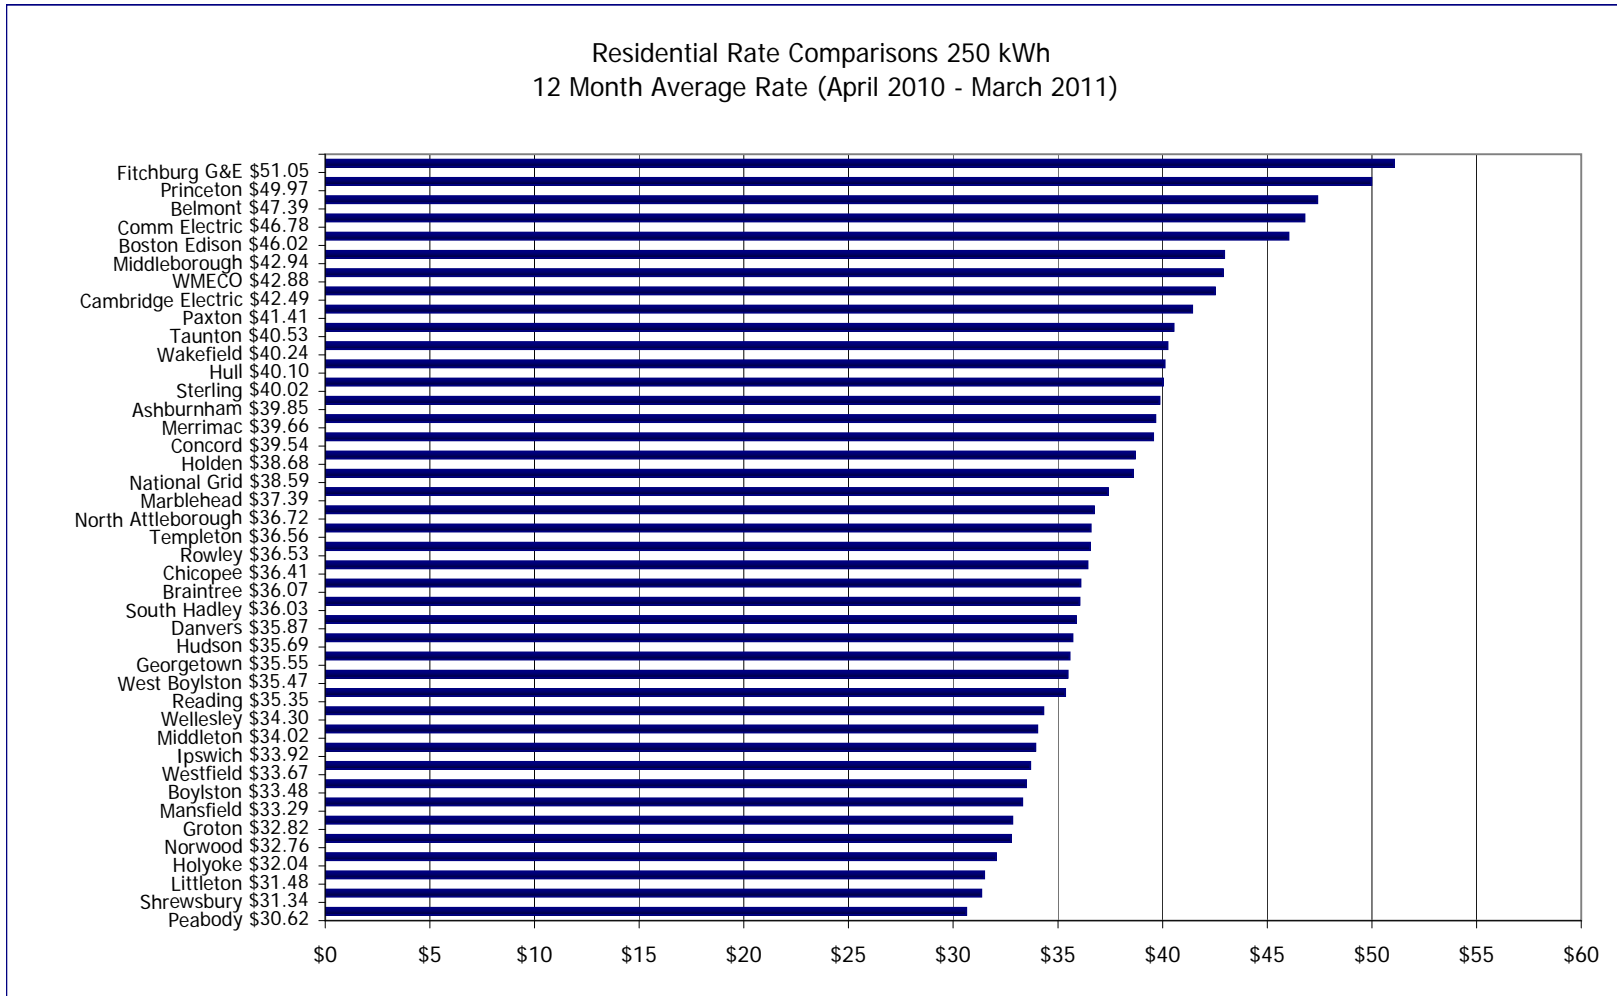

Residential Rate Comparisons 250 kWh
12 Month Average Rate (April 2010 - March 2011)

Residential Rate Comparison 500 kWh
12 Month Average Rate (April 2010 - March 2011)

Residential Rate Comparison 750 kWh
12 Month Average Rate (April 2010 - March 2011)