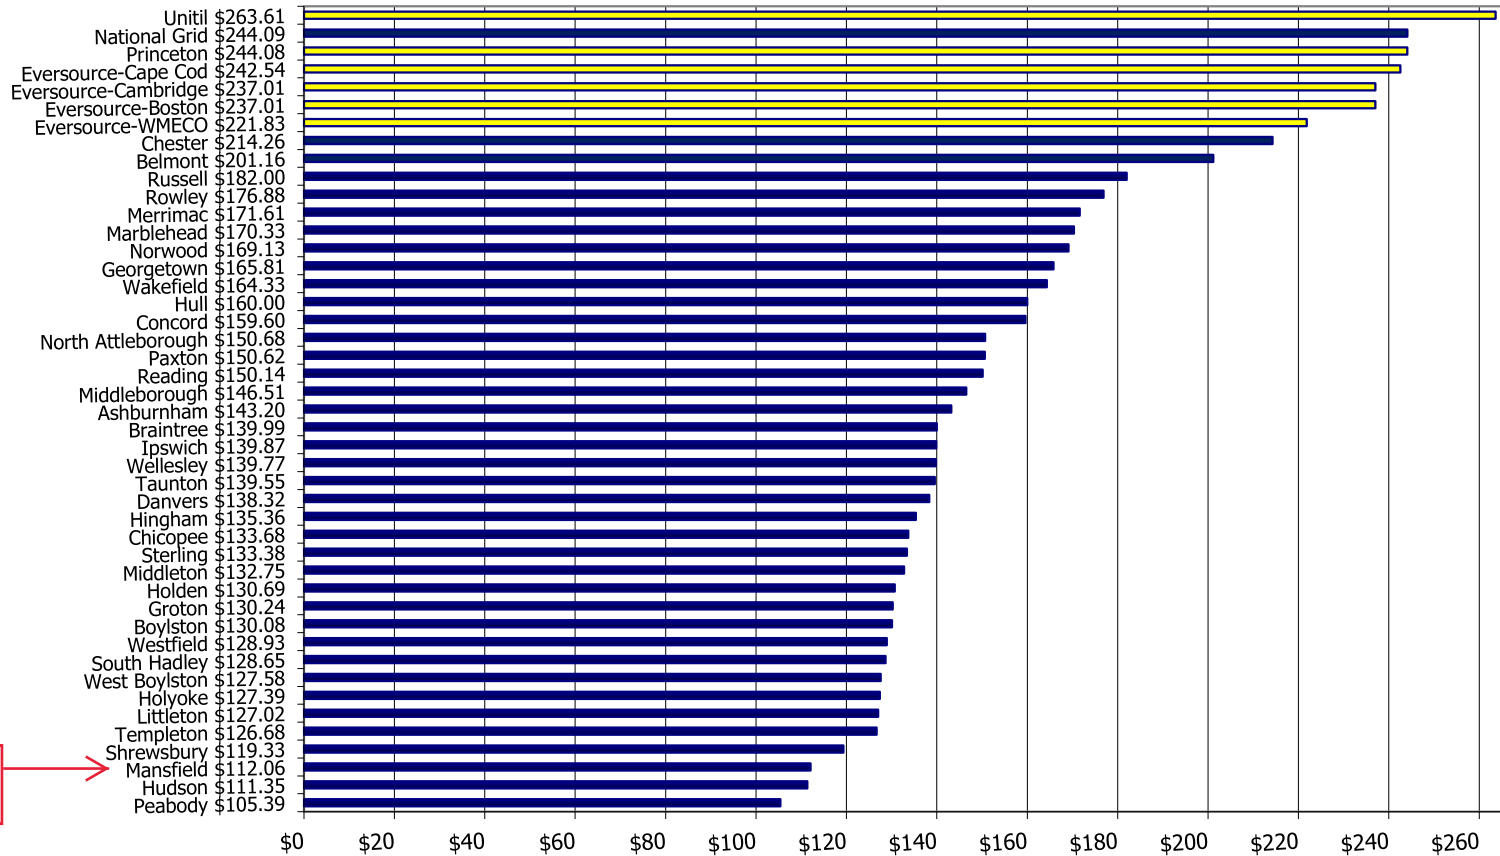

Residential Rate Comparisons 250 kWh  
12 Month Average Rate (January 2019 - December 2019)

3rd lowest rate in Massachusetts

Residential Rate Comparison 500 kWh  
12 Month Average Rate (January 2019 - December 2019)

3rd lowest rate in Massachusetts

Residential Rate Comparison 750 kWh  
12 Month Average Rate (January 2019 - December 2019)

3rd lowest rate in Massachusetts

Residential Rate Comparison 1000 kWh  
12 Month Average Rate (January 2019 - December 2019)

3rd lowest rate in Massachusetts