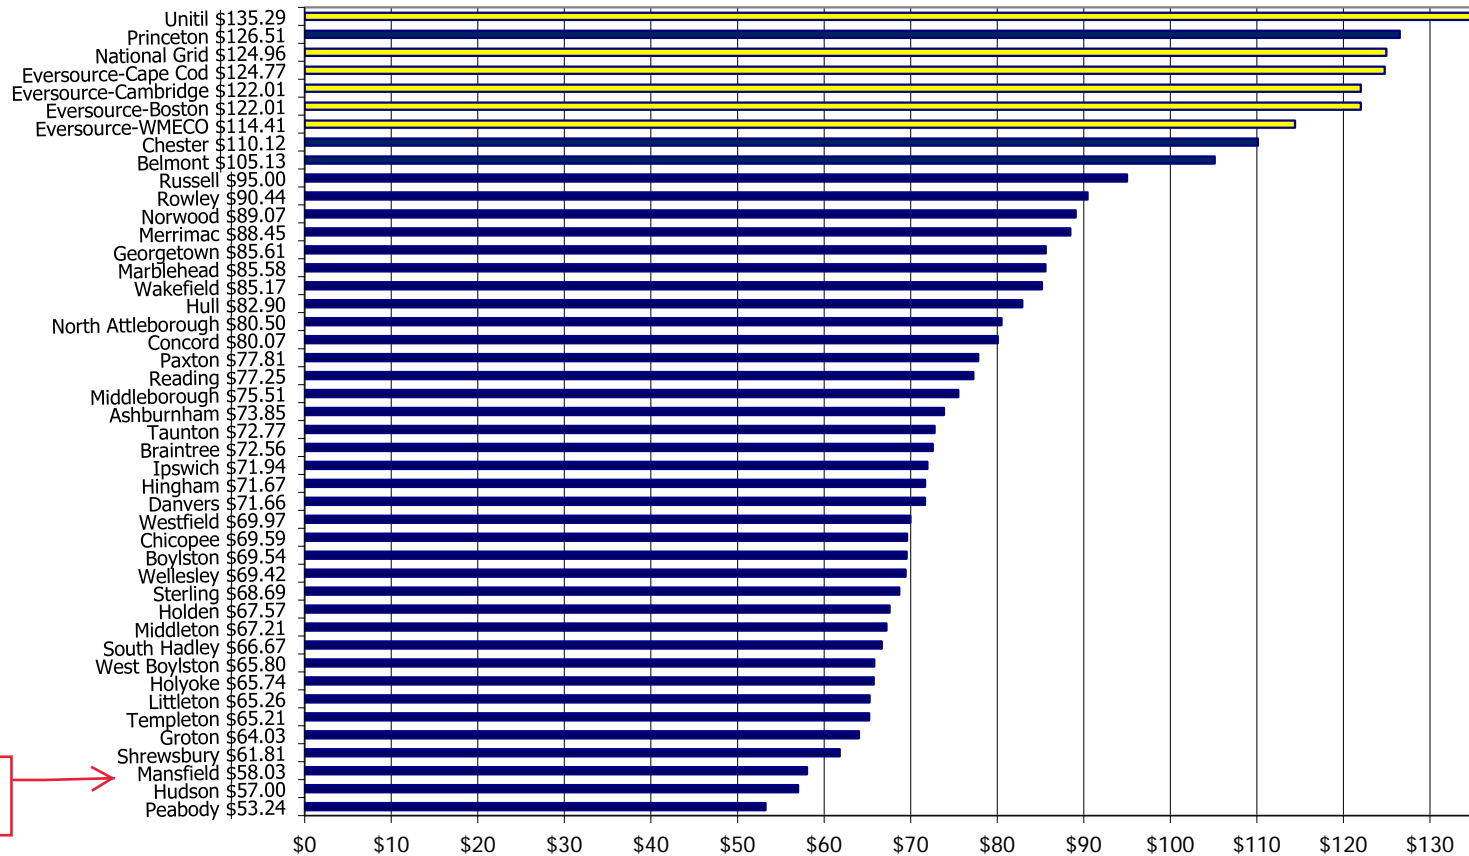

Residential Rate Comparisons 250 kWh  
12 Month Average Rate (January 2019 - December 2019)

3rd lowest rate in Massachusetts

Residential Rate Comparison 500 kWh  
12 Month Average Rate (January 2019 - December 2019)

3rd lowest rate in Massachusetts

Residential Rate Comparison 750 kWh  
12 Month Average Rate (January 2019 - December 2019)

3rd lowest rate in Massachusetts

Residential Rate Comparison 1000 kWh  
12 Month Average Rate (January 2019 - December 2019)

3rd lowest rate in Massachusetts