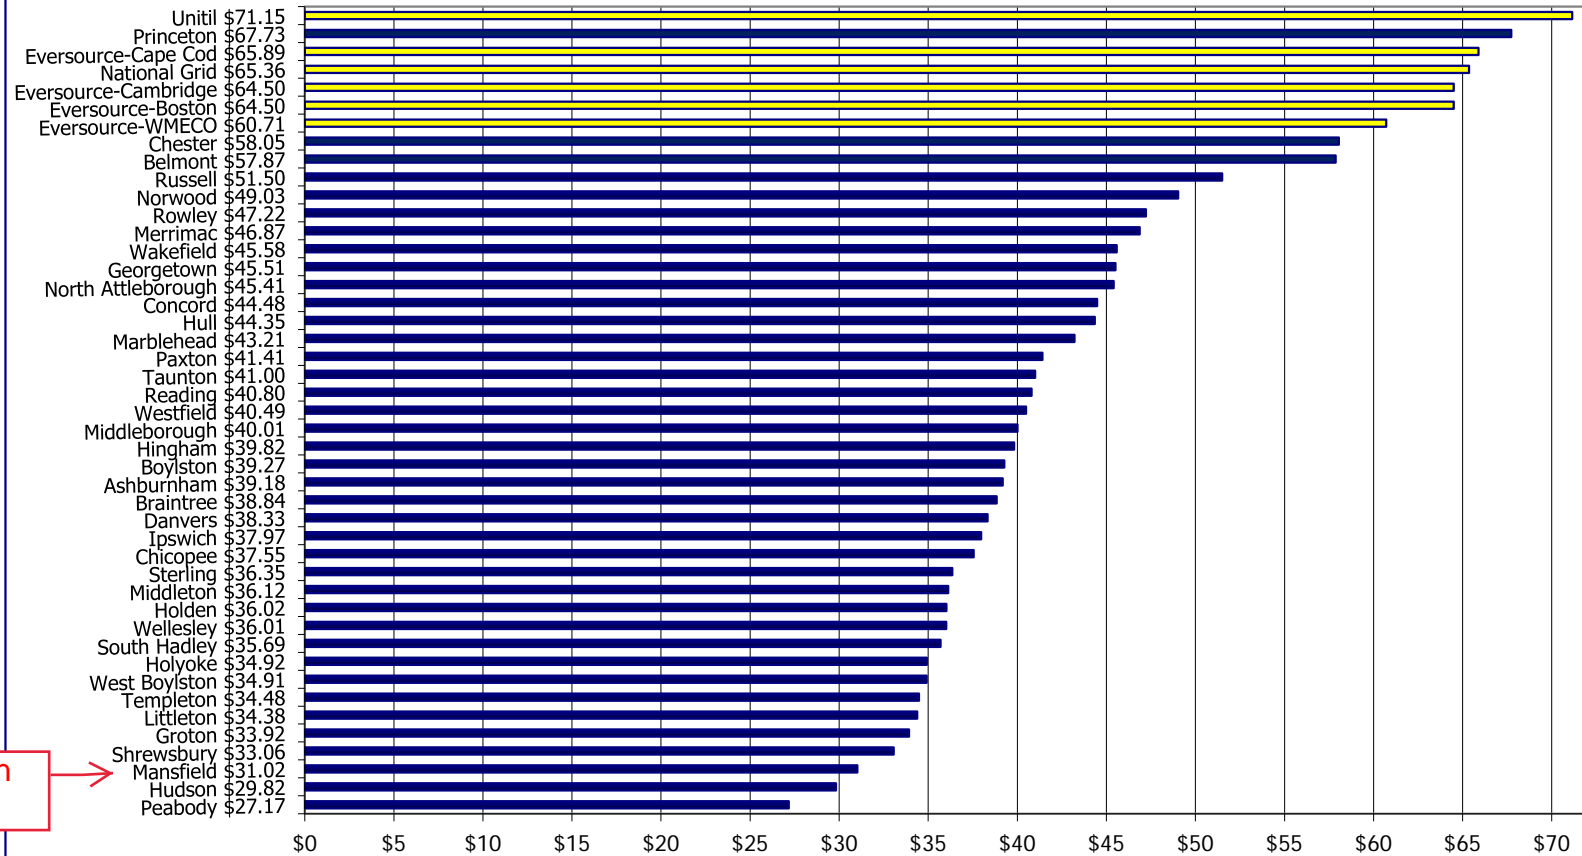

Residential Rate Comparisons 250 kWh  
12 Month Average Rate (January 2019 - December 2019)

3rd lowest rate in Massachusetts

Residential Rate Comparison 500 kWh  
12 Month Average Rate (January 2019 - December 2019)

3rd lowest rate in Massachusetts

Residential Rate Comparison 750 kWh  
12 Month Average Rate (January 2019 - December 2019)

3rd lowest rate in Massachusetts

Residential Rate Comparison 1000 kWh  
12 Month Average Rate (January 2019 - December 2019)

3rd lowest rate in Massachusetts