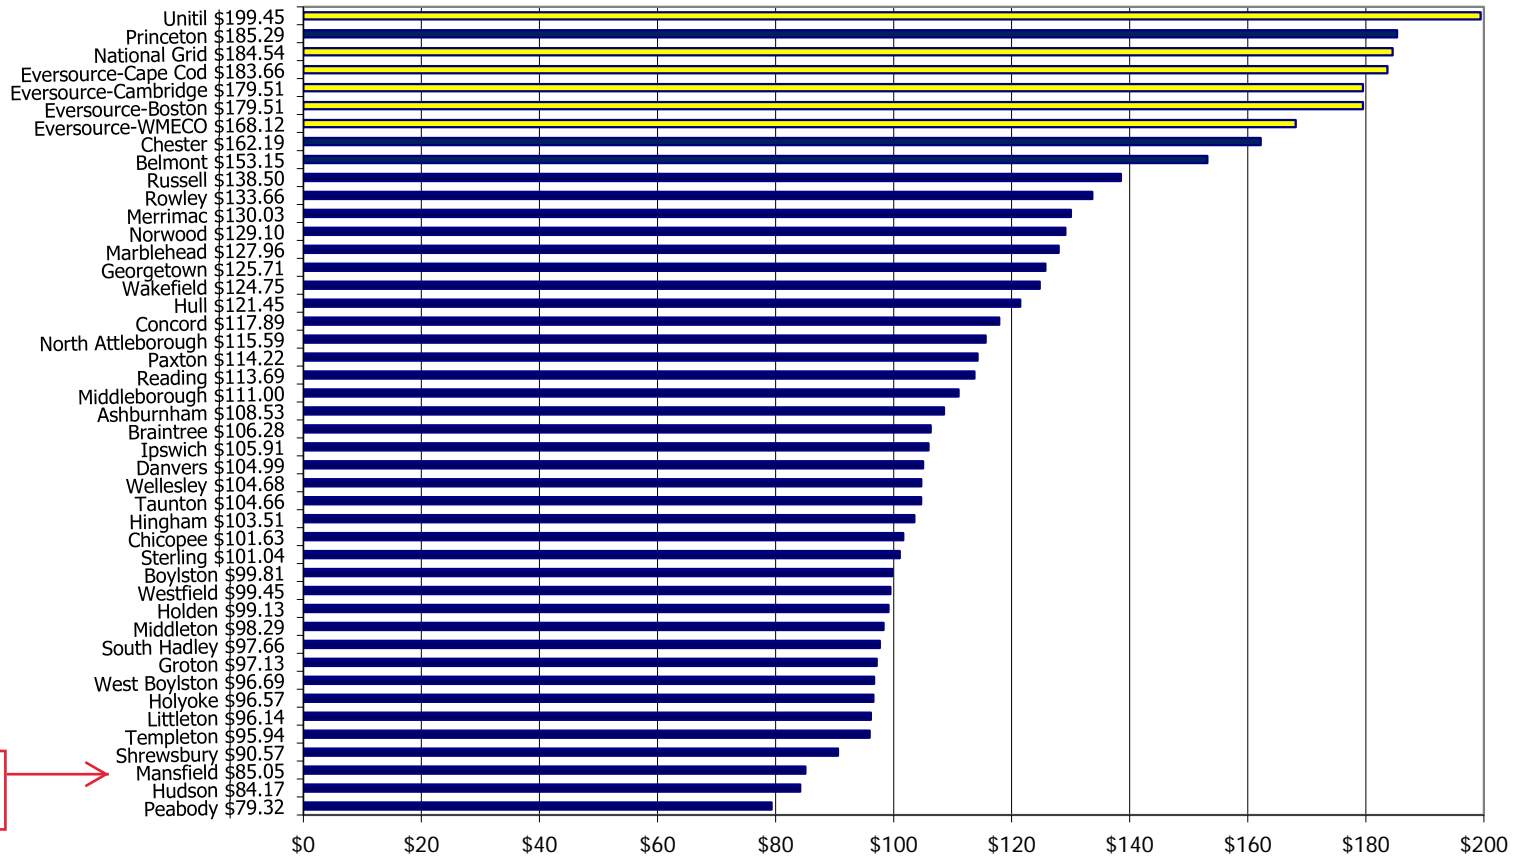

Residential Rate Comparisons 250 kWh  
12 Month Average Rate (January 2019 - December 2019)

3rd lowest rate in Massachusetts

Residential Rate Comparison 500 kWh  
12 Month Average Rate (January 2019 - December 2019)

3rd lowest rate in Massachusetts

Residential Rate Comparison 750 kWh  
12 Month Average Rate (January 2019 - December 2019)

3rd lowest rate in Massachusetts

Residential Rate Comparison 1000 kWh  
12 Month Average Rate (January 2019 - December 2019)

3rd lowest rate in Massachusetts