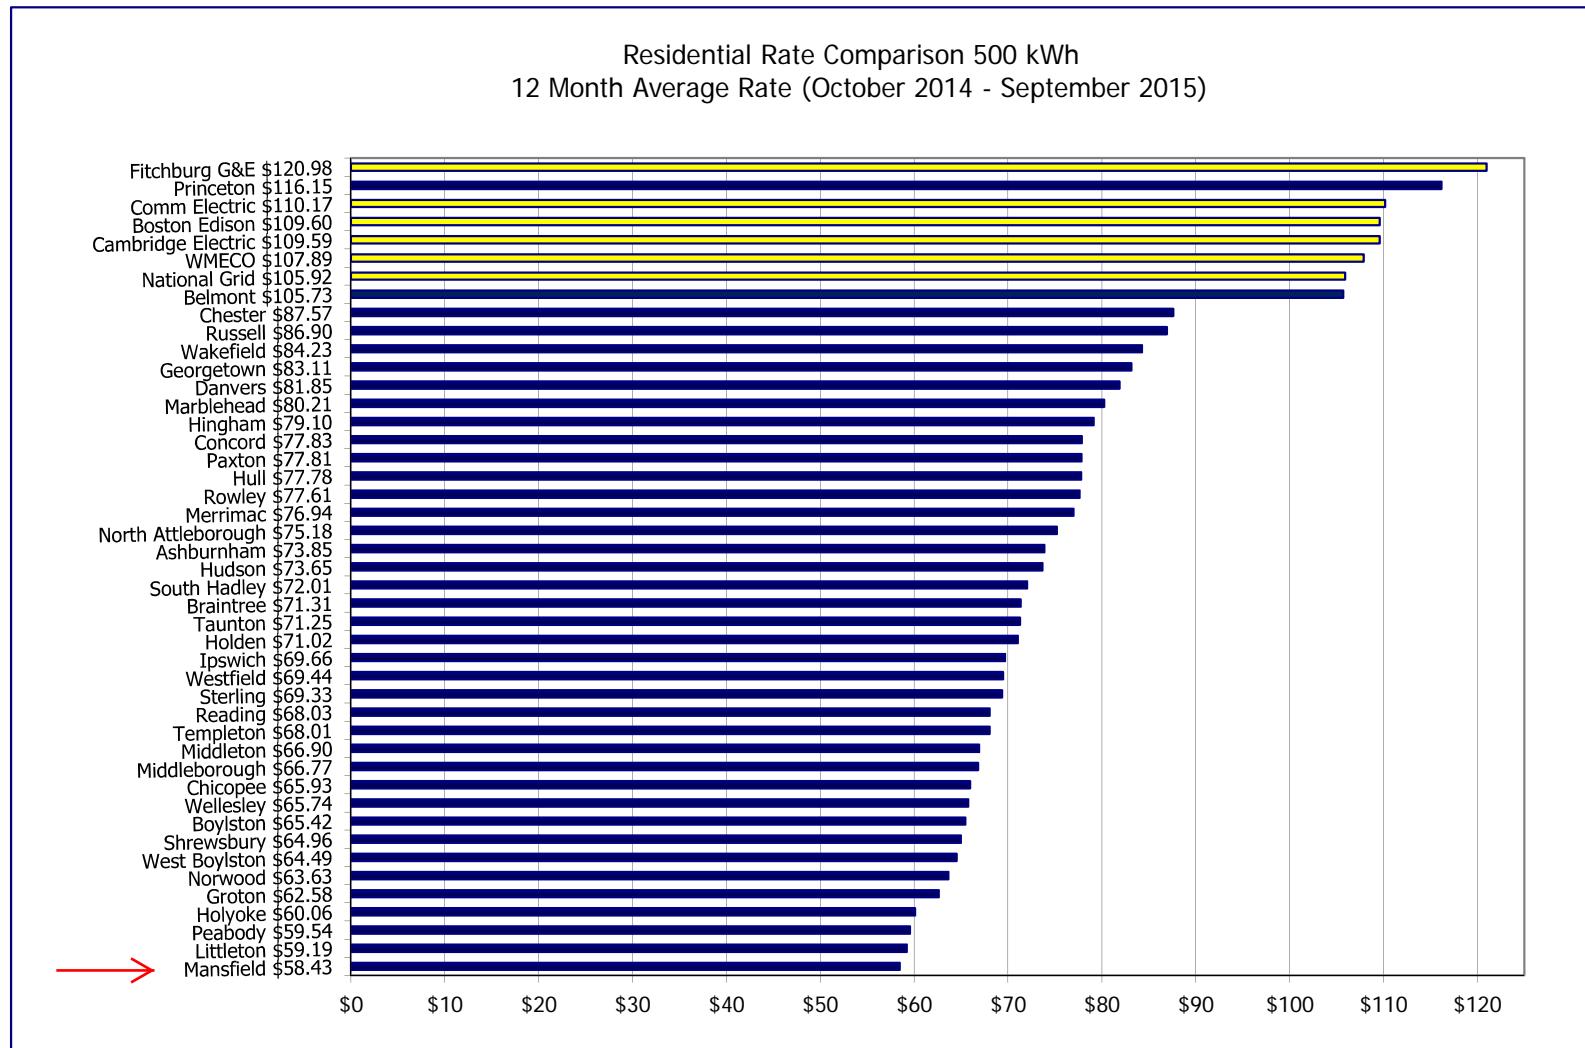

Residential Rate Comparisons 250 kWh  
12 Month Average Rate (October 2014 - September 2015)

Residential Rate Comparison 500 kWh  
12 Month Average Rate (October 2014 - September 2015)

Residential Rate Comparison 750 kWh  
12 Month Average Rate (October 2014 - September 2015)