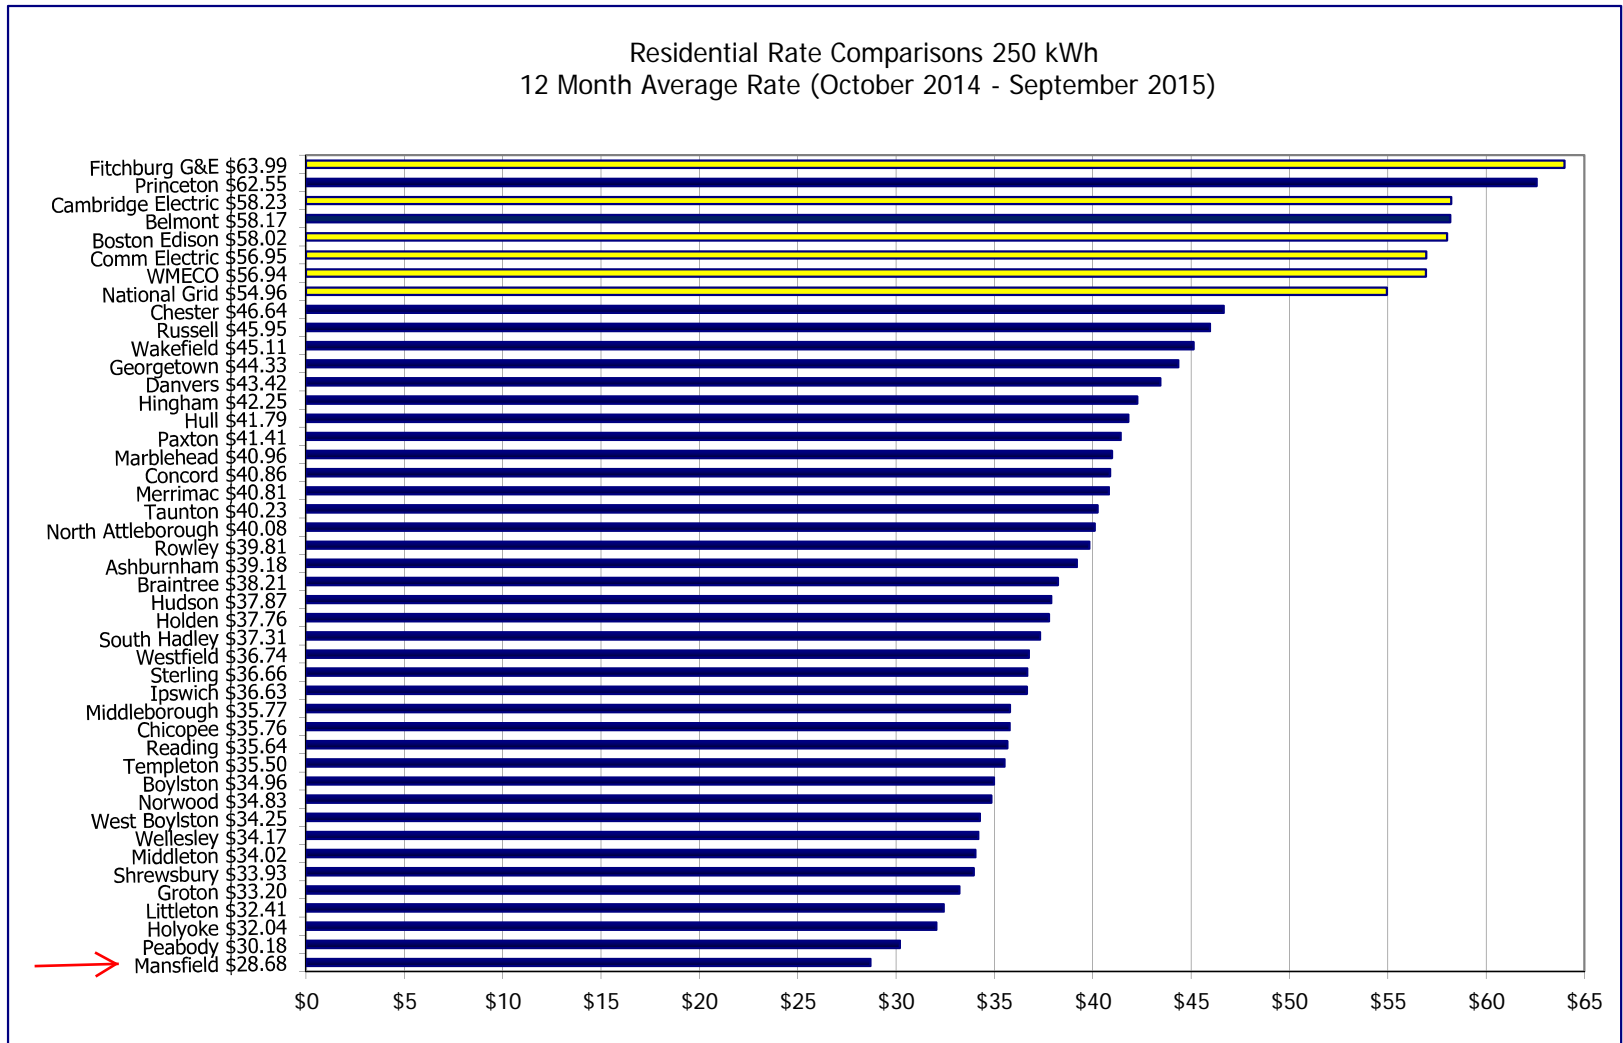

Residential Rate Comparisons 250 kWh  
12 Month Average Rate (October 2014 - September 2015)

Residential Rate Comparison 500 kWh  
12 Month Average Rate (October 2014 - September 2015)

Residential Rate Comparison 750 kWh  
12 Month Average Rate (October 2014 - September 2015)