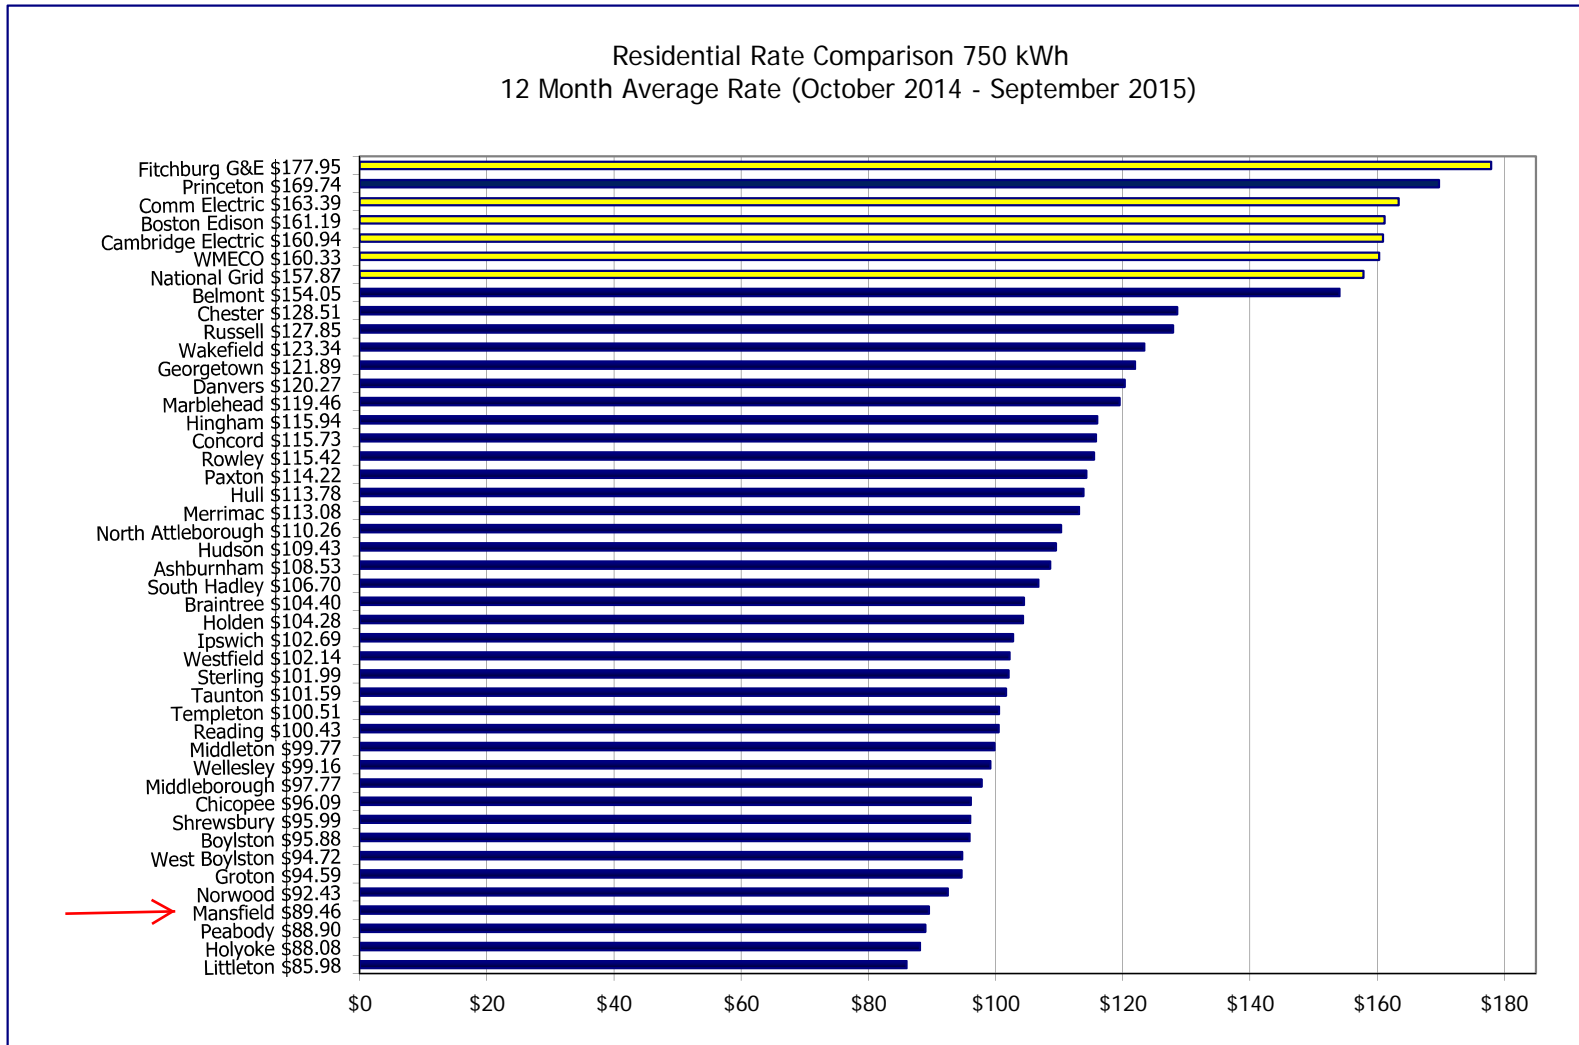

Residential Rate Comparisons 250 kWh  
12 Month Average Rate (October 2014 - September 2015)

Residential Rate Comparison 500 kWh  
12 Month Average Rate (October 2014 - September 2015)

Residential Rate Comparison 750 kWh  
12 Month Average Rate (October 2014 - September 2015)